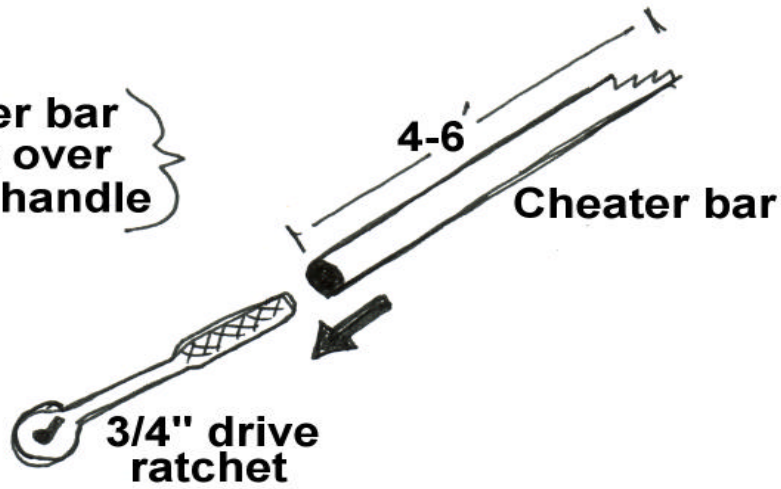

Cheater bar
slides over
ratchet handle

TOP VIEW

Socket is
welded in
place

SIDE VIEW